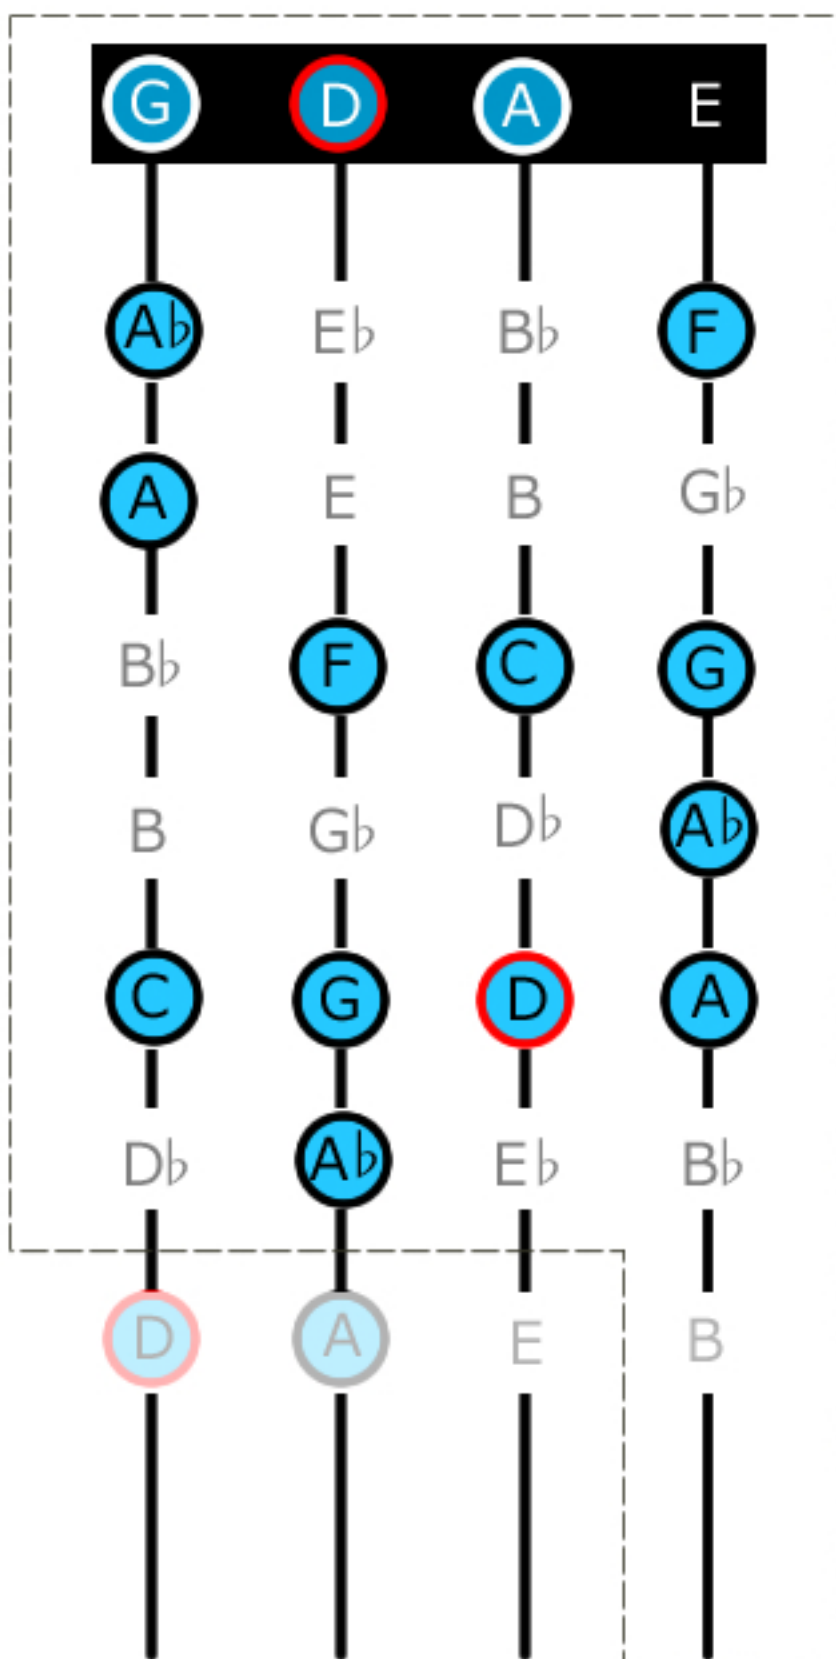

Blues Scales

For Old fiddle Beginner

Minor Blues

OLDBADBOY.COM

G Minor Blues Scale

For Old Fiddle Beginner

➔ same as B \flat Major Blues Scale

D Minor Blues Scale

For Old Fiddle Beginner

➔ same as **F Major Blues Scale**

G \flat Minor Blues Scale

For Old Fiddle Beginner

➔ same as A Major Blues Scale