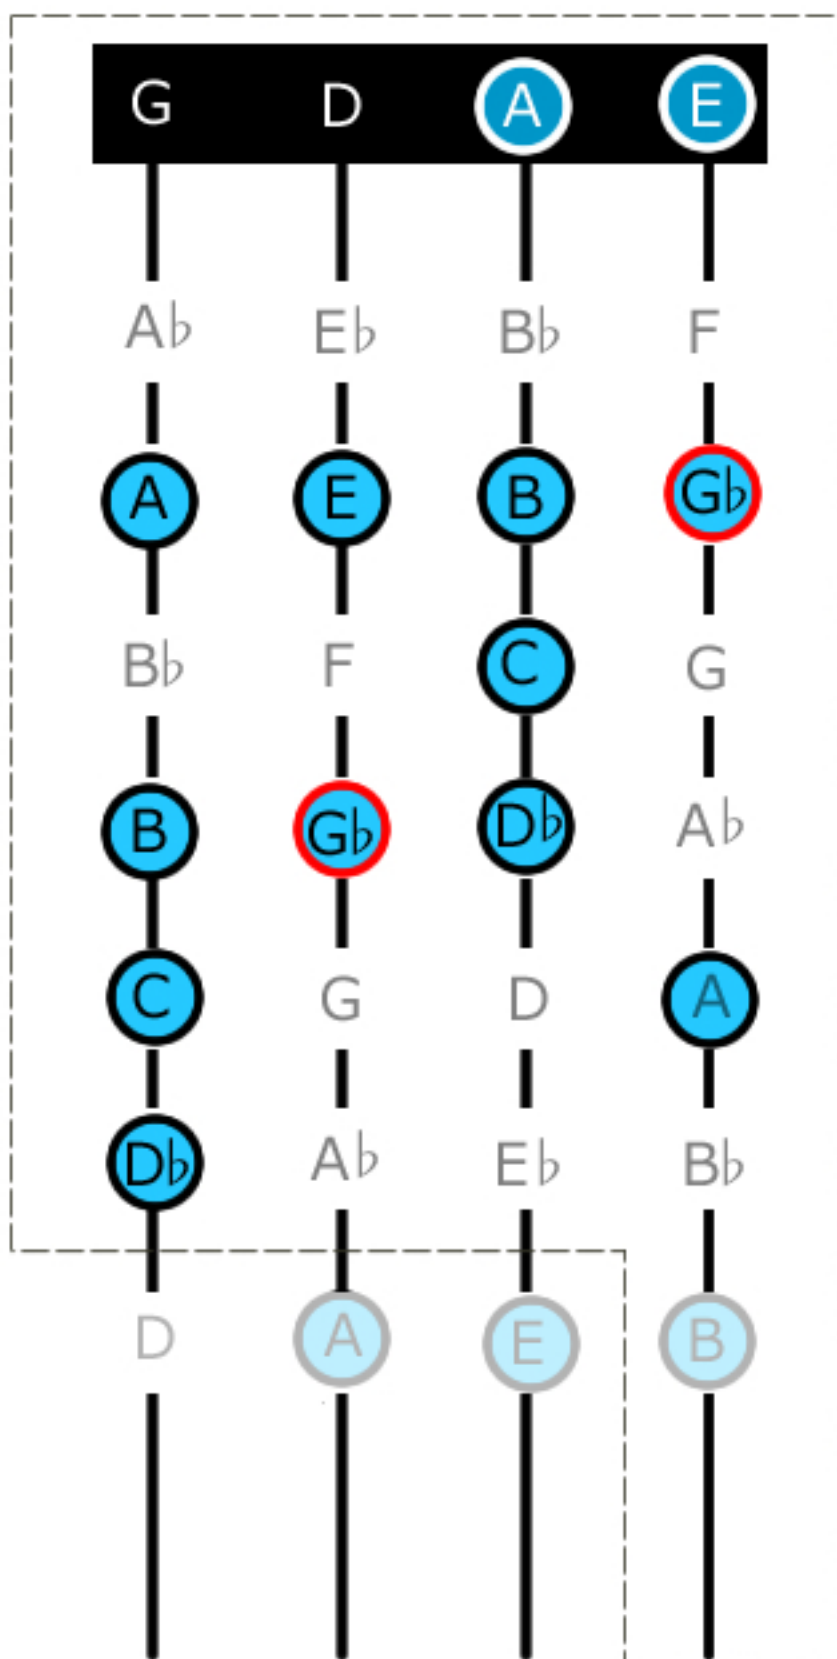

Blues Scales

For Old fiddle Beginner

Minor Blues

OLDBADBOY.COM

G Minor Blues Scale

For Old Fiddle Beginner

➔ same as B \flat Major Blues Scale

D Minor Blues Scale

For Old Fiddle Beginner

➔ same as **F Major Blues Scale**

G \flat Minor Blues Scale

For Old Fiddle Beginner

➔ same as A Major Blues Scale