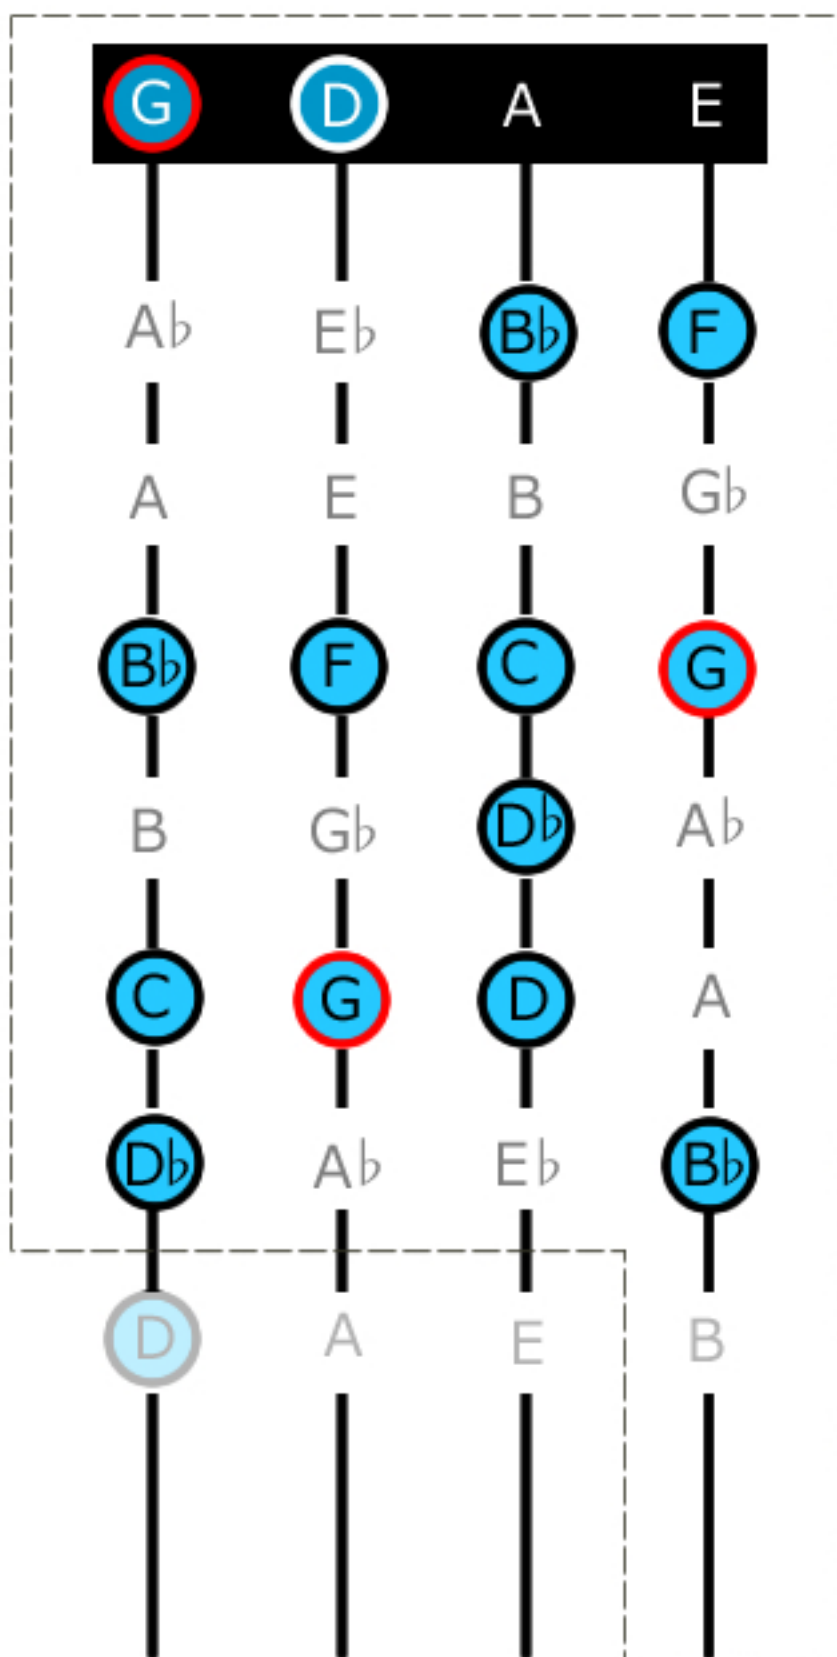

Blues Scales

For Old fiddle Beginner

Minor Blues

OLDBADBOY.COM

G Minor Blues Scale

For Old Fiddle Beginner

➔ same as B \flat Major Blues Scale

D Minor Blues Scale

For Old Fiddle Beginner

➔ same as **F Major Blues Scale**

G \flat Minor Blues Scale

For Old Fiddle Beginner

➔ same as A Major Blues Scale